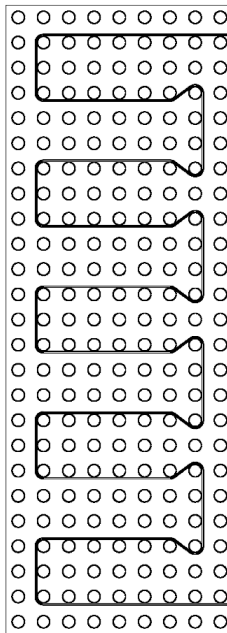

Wire Spacing Chart

2"

2.5"

3"

45 Degree Layout

2"

2.5"

3"