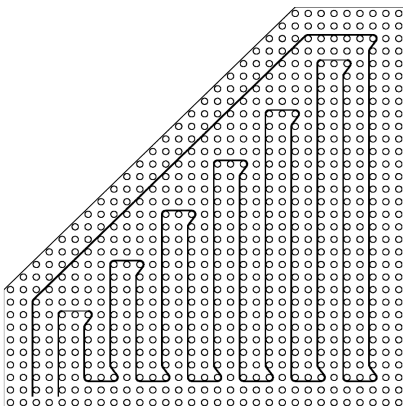

Wire Spacing Chart

2"

2.5"

3"

45 Degree Layout

2"

2.5"

3"