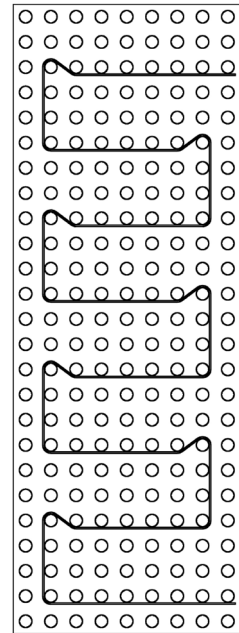

Wire Spacing Chart

2"

2.5"

3"

45 Degree Layout

2"

2.5"

3"