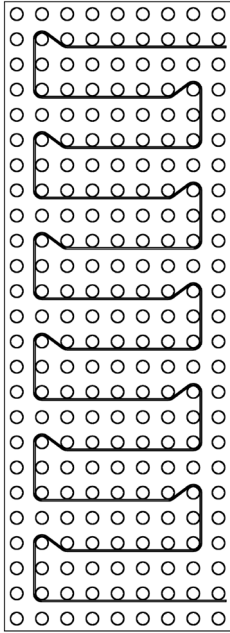

Wire Spacing Chart

2"

2.5"

3"

45 Degree Layout

2"

2.5"

3"